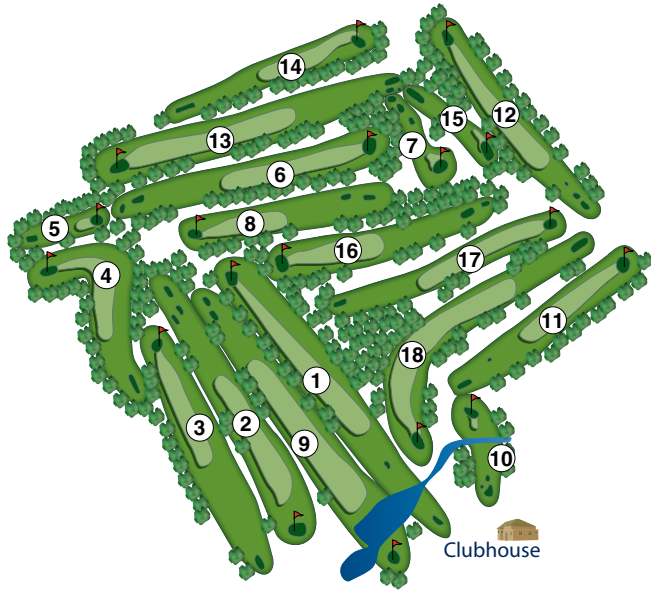

**U.S.G.A. RULES SHALL APPLY
EXCEPT AS MODIFIED BY LOCAL RULES.**

1. A ball played from hole #18 which lands outside of the cart path on #11 fairway will be played as out of bounds.
2. Carts must stay on path on holes #14, #16 and all par 3's.